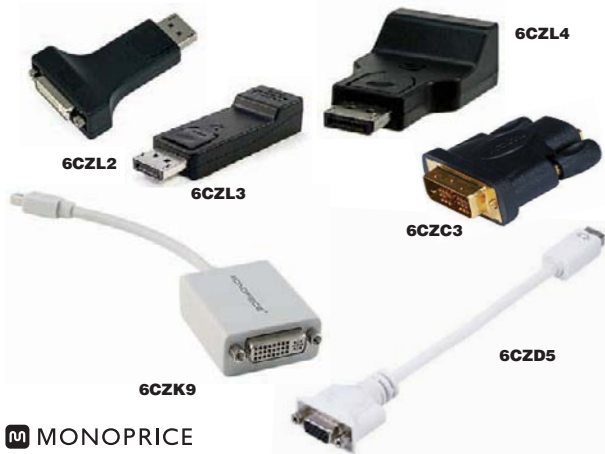

Computer Cable Adapters

Connector Type	Color	Item No.
Displayport Male/DVI-D Female	Black	6CZL2
Displayport Male/HDMI Female	Black	6CZL3
Displayport Male/VGA Female	Black	6CZL4
DVI-D Single Link Male/ HDMI Female	Black	6CZC3
DVI-I Dual Link Male/VGA(HD15) Female	Black	6CZC6
HDMI Female/DVI-D Single Female	Black	6CZC4
HDMI Male/DVI-D Female	Black	6CZC5
M1-A(Plug and Display) Male to VGA (HD15) Female	Black	6CZD6
M1-D-(Plug and Display) Male/HDMI Female	Black	6CZD1
Mini Displayport/DVI	White	6CZK9
Mini DVI/HDMI	White	6CZD4
Mini DVI/VGA	White	6CZD5
VGA(HD15) Male to DVI-A Female	Black	6CZC7