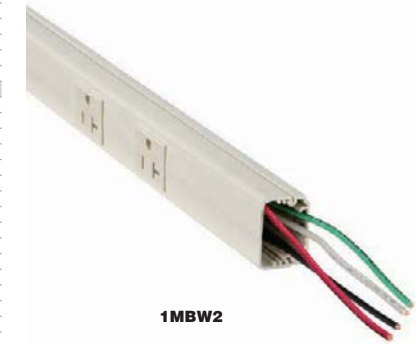

1MBW2

No. of Outlets	Amps	NEMA Receptacle Type	No. of Circuits	Outlet Center Distance	L	2 USB Ports	Color	Material	Number of Wire Leads	Item No.
Metallic Prewired Outlet Raceway Strips										
Hubbell Wiring Device-Kellems PlugTrak® Series										
5	20 A	5-20R	1	12 in	5 ft	No	Ivory	Steel	3	1RZB5
6	15 A	5-15R	1	6 in	3 ft	No	Ivory	Aluminum	3	1MBX4
6	15 A	5-15R	2	12 in	6 ft	No	Ivory	Steel	4	1MBX3
6	20 A	5-20R	1	6 in	3 ft	No	Ivory	Steel	3	1RZB3
6	20 A	5-20R	2	12 in	6 ft	No	Ivory	Steel	4	1RZB4
10	20 A	5-20R	1	6 in	5 ft	No	Ivory	Steel	3	1RZB6
12	15 A	5-15R	1	6 in	6 ft	No	Ivory	Steel	3	1MBX7
12	20 A	5-20R	1	6 in	6 ft	No	Ivory	Steel	3	1MBX9
Legrand Plugmold® Series										
5	15 A	5-15R	1	6 in	3 ft	Yes	Ivory	Steel	3	19NH67
5	15 A	5-15R	1	12 in	5 ft	No	Ivory	Steel	3	2W604
5	15 A	5-15R	1	12 in	5 ft	No	White	Steel	3	3KYJ2
5	15 A	5-15R	1	12 in	5 ft	No	Silver	Stainless Steel	3	3KYK5
6	15 A	5-15R	1	6 in	3 ft	No	Ivory	Steel	3	2W603
6	15 A	5-15R	1	12 in	6 ft	No	Ivory	Steel	3	2W606
6	15 A	5-15R	1	6 in	3 ft	No	White	Steel	3	3KYH8
6	15 A	5-15R	1	12 in	6 ft	No	White	Steel	3	3KYJ5
6	15 A	5-15R	1	6 in	3 ft	No	Silver	Stainless Steel	3	3KYK2
6	15 A	5-15R	2	12 in	6 ft	No	Ivory	Steel	4	5HN64
9	15 A	5-15R	1	6 in	5 ft	Yes	Ivory	Steel	3	19NH68
10	15 A	5-15R	1	6 in	5 ft	No	Ivory	Steel	3	2W605
11	15 A	5-15R	1	6 in	6 ft	Yes	Ivory	Steel	3	19NH69
12	15 A	5-15R	1	6 in	6 ft	No	Ivory	Steel	3	2W607
Nonmetallic Prewired Outlet Raceway Strips										
Hubbell Wiring Device-Kellems PlugTrak® Series										
8	15 A	5-15R	1	18 in	6 ft	No	White	PVC	3	1MBU6
8	20 A	5-20R	1	18 in	6 ft	No	White	PVC	3	1MBU1
10	15 A	5-15R	1	12 in	5 ft	No	White	PVC	3	1MBU3
10	20 A	5-20R	1	12 in	5 ft	No	White	PVC	3	1MBU6
10	20 A	5-20R	2	12 in	5 ft	No	White	PVC	3	1MBV8
12	15 A	5-15R	1	12 in	6 ft	No	White	PVC	3	1MBU5
12	20 A	5-20R	1	12 in	6 ft	No	White	PVC	3	1MBV9
12	20 A	5-20R	2	12 in	6 ft	No	White	PVC	3	1MBW2
Legrand Plugmold® Series										
4	15 A	5-15R, 5-20R	1	18 in	6 ft	No	Ivory	PVC	3	5HN40
4	20 A	5-15R, 5-20R	1	18 in	6 ft	No	Ivory	PVC	3	5HN44
5	15 A	5-15R, 5-20R	1	12 in	5 ft	No	Ivory	PVC	3	5HN38
5	20 A	5-15R, 5-20R	1	12 in	5 ft	No	Ivory	PVC	3	5HN42
5	20 A	5-15R, 5-20R	2	12 in	5 ft	No	Ivory	PVC	3	5HN45
6	15 A	5-15R, 5-20R	1	12 in	6 ft	No	Ivory	PVC	3	5HN39
6	20 A	5-15R, 5-20R	2	12 in	6 ft	No	Ivory	PVC	3	5HN46
6	20 A	5-15R, 5-20R	1	12 in	6 ft	No	Ivory	PVC	3	5HN48
8	20 A	5-15R, 5-20R	2	18 in	6 ft	No	Ivory	PVC	3	5HN47

Outlet Power Poles

- 2 channel
- 5-20R NEMA outlets

Bring power and communications wiring from the ceiling down to workstations and equipment. Ideal when there isn't a nearby wall to bring in a surface-mounted raceway. Typically placed in offices, manufacturing facilities, and labs.