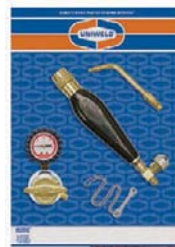

HVAC, Plumbing, and Maintenance Air/Gas Kits

Air/Acetylene Soft Flame Kit—5KH21 includes RB acetylene regulator, S23 soft flame tip, TH3 screw-connect handle and H12 12½-ft. acetylene gas hose.

5KH29 includes S21, S22, S24, S25, S26, and S27 tips that fit 5KH21 (UniWeld K37) and most screw-connect air/gas torch handles.

Air/Acetylene Twister Kits—For brazing and soldering copper tubing in maintenance and HVAC applications. Kit includes RB acetylene regulator, TH6 quick-connect handle, A-3 and A-11 Twister tips, H12 12½-ft. acetylene hose, and 502 stand.

5KH22 tips fit most quick-connect air/gas torch handles. Includes A-5 and A-8 sizes to extend 5KH08 Air/Acetylene Twister Kit's brazing and soldering capabilities.

Air/Acetylene Soft Flame Kit 5KH21