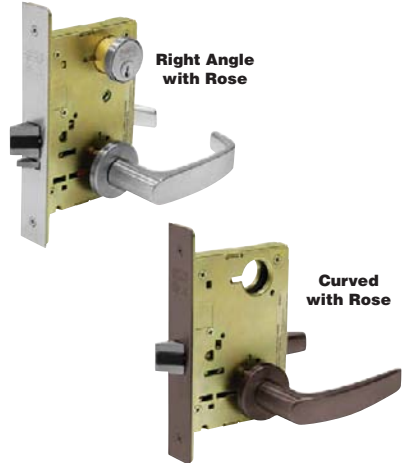

For keyed alike or master keying, please call 1-800-GRAINGER (472-4643).

Mortise Lever Locksets, Grade 1

ASSA ABLOY

- Backset: 2¾"
- Strike: 4⅞" x 1¼" curved lip
- Door thickness: 1¾"

1-pc. design holds lock securely in door. Strengthened cylinder retainer with 2-prong grip provides resistance against vandalism and unauthorized entry. Heavy-duty hubs and spring cartridge provide superior strength and extend product life cycle. 12-ga. steel lock body case adds security and is corrosion-resistant. 1-pc. latch, easily reversible without opening case. All locksets have 6-pin solid brass cylinder with LA keyway; keyed different; 2 nickel silver keys per lock except 32J215, 32J216, 32J220, 32J221, 32J225, 32J226, 32J230, and 32J231, which are not keyed.

Style	Lockset Function	SATIN CHROME		OIL-RUBBED BRONZE	
		Mfr. Model	Item No.	Mfr. Model	Item No.
8200 Right Angle	Entrance	8205 LNL 26D	32J213	8205 LNL 10B	32J223
	Passage	8215 LNL 26D	32J215	8215 LNL 10B	32J225
	Privacy	8265 LNL 26D	32J216	8265 LNL 10B	32J226
	Classroom	8237 LNL 26D	32J214	8237 LNL 10B	32J224
	Storeroom	8204 LNL 26D	32J212	8204 LNL 10B	32J222
8200 Curved	Entrance	8205 LNB 26D	32J218	---	---
	Passage	8215 LNB 26D	32J220	---	---
	Privacy	8265 LNB 26D	32J221	---	---
	Classroom	8237 LNB 26D	32J219	---	---
	Storeroom	8204 LNB 26D	32J217	---	---
Curved with Rose	Entrance	---	---	8205 LNB 10B	32J228
	Passage	---	---	8215 LNB 10B	32J230
	Privacy	---	---	8265 LNB 10B	32J231
	Classroom	---	---	8237 LNB 10B	32J229
	Storeroom	---	---	8204 LNB 10B	32J227