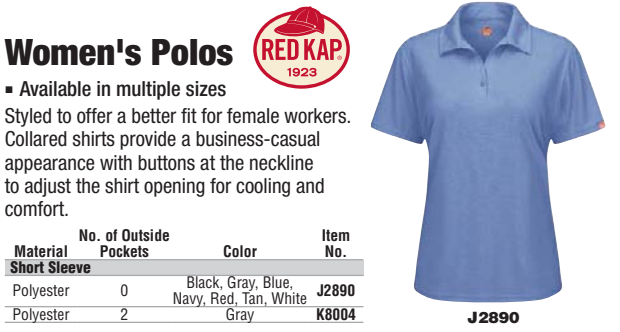

Men's T-Shirts

Available in multiple sizes
Loose-fitting, comfortable shirts for casual work wear. Can be layered under other shirts for warmth.

Material	No. of Outside Pockets	Color	Brand	Regular Item No.	Tall Item No.
Short Sleeve					
Cotton	1	Black, Navy, Tan, Gray	Carhartt	K7952	K7953
Cotton	1	Navy, Gray	Dickies	K7954	K7955
Polyester	1	Orange, Yellow	Occunomix	K7956	—
Long Sleeve					
Cotton	1	Black, Navy	Carhartt	K7944	K7945
Cotton	1	Navy, Gray	Dickies	K7946	K7947
Cotton/Polyester	1	Gray	Carhartt	K7944	K7945
Polyester	1	Orange, Yellow	Occunomix	K7950	—

Men's Henleys

Available in multiple sizes
Collarless shirts have buttons at the front neckline allowing wearers to adjust shirt opening for cooling and comfort.

Material	No. of Outside Pockets	Color	Regular Item No.	Tall Item No.
Short Sleeve				
Cotton	1	Black, Navy	K7959	K7960
Long Sleeve				
Cotton	1	Black, Navy	K7957	—
Cotton	1	Black, Navy	D2488	—
Cotton	1	Black	—	K7958

Material	No. of Outside Pockets	Color	Item No.
Short Sleeve			
Polyester	0	Black, Gray, Blue, Navy, Red, Tan, White	J2890
Polyester	2	Gray	K8004

Women's Collared Work Shirts

Available in multiple sizes
Styled to offer a more tailored fit for female workers. Provide a professional appearance with full button-up front.