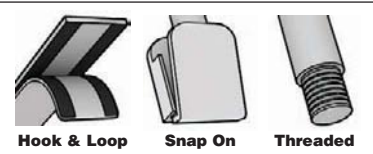

Microfiber Charging Buckets

■ Include handle

Buckets presaturate, or "charge" microfiber wet mop pads prior to use. They feature internal markings that identify the appropriate liquid level before mops are added. This prevents spills and oversaturation, making them ideal for healthcare and commercial facilities. 5NY74 fits Rubbermaid Janitorial Carts on page 1470.

Cap.	Includes Casters	Includes Bottom Drain	Color	Includes	Holds	Series	Item No.
Charging Buckets							
1 gal	No	No	Yellow	Plastic Carry Handle, Molded In Filling Guide, Snap On Air Tight Lid	Up To 20 Microfiber Wet Mop Pads	HYGEN™	5NY73
1 gal	No	No	Yellow	Sieve Design Enables Users To Effectively And Ergonomically Moisten Mops, Includes Lid	Up To 16 Double Sided Wet Mop Pads	HYGEN™	6XMG0
Mop Buckets and Wringer							
7 gal	Yes	Yes	Blue	Snap On Lid and Down Press Wringer	18 in Microfiber Mop	—	5NY74
10 3/4 gal	Yes	Yes	Yellow	Down Press Wringer	18 in Microfiber Mop	—	5NY75

Spray Mops & Pads

Spray mops are complete kits including a handle, frame, mop head, and on-board solution reservoir, eliminating the need for a heavy mop bucket, increasing productivity, and decreasing spills due to splashing. **Replacement spray mop pads** are disposable and designed for single use.