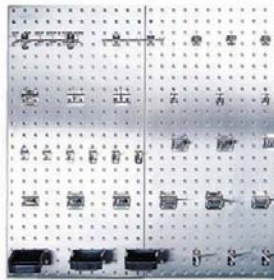

1-800-GRAINGER (472-4643)

KENNEDY **Hallowell**

Pegboard Panels & Strips

These pegboard panels have round or square holes and mount to a wall. They accept a wide range of hooks, bins, shelves, toolholders, and other accessories. Square holes and can typically support more weight than round-hole pegboard panels. Narrow pegboard strips mount to a wall and take up less space than pegboard panels. Multiple panels can be mounted next to each other to expand the storage area. Kits include an assortment of hooks and other accessories that mount to the pegboard panels to create a storage system.

Round-Hole Pegboard Swing Panels

- Hold a large amount of tools and parts
- Mount multiple panels side-by-side for easy access
- Designed to pivot at the wall mounting

Swing panels mount to wall brackets that allow the panels to swing open and closed. Items can be stored and accessed on both sides of the panels, which allows these pegboards to hold more items than standard wall-mount pegboard panels. The swing panels have round holes that accept hooks, toolholders, and other accessories. Multiple panels can be mounted next to each other to expand the storage area. Include wall mounting bracket and hardware.