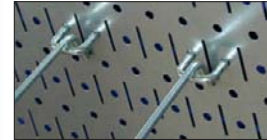

**Round, Slotted
Hole Pegboard
(Hooks not
included)**

Overall Width	Overall Depth	Overall Height	Tool Storage Space	Material	Panel Load Capacity	Whole Unit Load Capacity	►CHOOSE: Color	Peg Hole Size	No. of Panels	Brand	Item No.
Pegboard Panel Kits											
Square Hole											
18 in	1/2 in	36 in	4.5 sq ft	Stainless Steel	250 lb	500 lb	Silver	9/32 in	2	Triton Products	45MX05
	1/2 in	36 in	4.5 sq ft	Steel	250 lb	500 lb	Blue, Black	3/8 in	2	Triton Products	K3825
	1/2 in	36 in	18 sq ft	Steel	120 lb	480 lb	Blue, Gray	3/8 in	4	Kennedy	J5865
24 in	1/2 in	24 in	4 sq ft	Steel	250 lb	500 lb	Blue	3/8 in	2	Triton Products	49WL38
	1/2 in	24 in	4 sq ft	Steel	250 lb	500 lb	White	3/8 in	2	Triton Products	49WL39
	1/2 in	42 in	7 sq ft	Stainless Steel	250 lb	500 lb	Silver	9/32 in	2	Triton Products	45MX22
	1/2 in	42 in	7 sq ft	Steel	250 lb	500 lb	White, Blue, Red	3/8 in	2	Triton Products	K3826
	1/2 in	42 in	7 sq ft	Steel	400 lb	800 lb	Blue, Red, Yellow, Tan, Gray, White	3/8 in	2	—	—
Round Hole											
18 in	1/8 in	22 in	2.75 sq ft	Polypropylene	40 lb	80 lb	White	1/8 in	2	Triton Products	45MX03
24 in	1/8 in	48 in	8 sq ft	High-Density Fiberboard	25 lb	25 lb	Black, White	9/32 in	1	Triton Products	K3821
Pegboard Panels											
Square Hole											
18 in	1/2 in	36 in	4.5 sq ft	Stainless Steel	250 lb	500 lb	Silver	9/32 in	2	Triton Products	45MX04
	1/2 in	36 in	9 sq ft	Steel	60 lb	120 lb	Blue, Gray	3/8 in	2	Kennedy	J5864
	1/2 in	24 in	4 sq ft	Steel	250 lb	500 lb	White	3/8 in	2	Triton Products	36RE11
24 in	1/2 in	24 in	4 sq ft	Steel	300 lb	600 lb	Blue, Red, Yellow, Gray, White	3/8 in	2	—	G0589
	1/2 in	24 in	4 sq ft	Steel	300 lb	600 lb	Tan	9/32 in	2	—	G0589
	1/2 in	42 in	7 sq ft	Stainless Steel	250 lb	500 lb	Silver	9/32 in	2	Triton Products	45MX21
	1/2 in	42 in	7 sq ft	Steel	400 lb	800 lb	Blue, Red, Yellow, Tan, Gray, White	3/8 in	2	—	G0590
	1/2 in	42 in	7 sq ft	Steel	400 lb	800 lb	Blue, Red, Yellow, Tan, Gray, White	3/8 in	2	—	G0590
Round Hole											
24 in	1/8 in	48 in	8 sq ft	High-Density Fiberboard	25 lb	50 lb	Black, White	1/4 in	2	Triton Products	K3820
	1/8 in	48 in	8 sq ft	High-Density Fiberboard	25 lb	100 lb	Black, White	1/4 in	4	Triton Products	K3822
	1 in	45 in	6 sq ft	Steel	300 lb	600 lb	Red	1/4 in	2	Hallowell	6XXV5
48 in	1/8 in	96 in	32 sq ft	Polypropylene	250 lb	250 lb	White	9/32 in	1	Triton Products	36RE10
	1/4 in	24 in	8 sq ft	Hardwood	275 lb	425 lb	Brown	9/32 in	2	—	6YE32
	1/4 in	24 in	8 sq ft	Polypropylene	275 lb	525 lb	White	9/32 in	2	—	2MRV2
	1/4 in	24 in	8 sq ft	Polypropylene	275 lb	1,100 lb	White	9/32 in	4	—	2MRV3
	1 in	45 in	18 sq ft	Steel	300 lb	600 lb	Red	1/4 in	2	Hallowell	6XXV6
72 in	1 in	45 in	22 sq ft	Steel	300 lb	600 lb	Red	1/4 in	2	Hallowell	6XXV7
Round, Slotted Hole											
48 in	3/4 in	32 in	10.6 sq ft	Steel	200 lb	600 lb	Silver, Blue, White, Gray, Black, Red	1/4 in, 1 in	3	Wall Control	G0361
96 in	3/4 in	32 in	21.3 sq ft	Steel	200 lb	1,200 lb	Silver, Blue, White, Gray, Black, Red	1/4 in, 1 in	6	Wall Control	G0362
Pegboard Strip Kits											
Square Hole											
18 in	1/2 in	4 1/2 in	0.5 sq ft	Steel	15 lb	15 lb	Silver	3/8 in	1	Triton Products	49WL46
32 in	1/2 in	9 in	2 sq ft	Steel	35 lb	35 lb	Silver	3/8 in	1	Triton Products	49WL52
36 in	1/2 in	4 1/2 in	1 sq ft	Steel	35 lb	35 lb	Silver	3/8 in	1	Triton Products	K3827

Round-Hole Pegboard Swing Panels