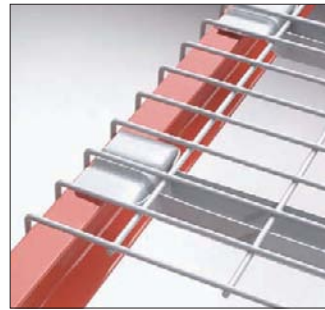

Wire Decking—Waterfall edge wraps over the top and outer face of pallet rack step beams and keeps the decking in place on the beams. Air can circulate through wire decking to provide ventilation for items that are stored on it, and water can pass through the decking if sprinkler systems are activated.

STANDARD-CHANNEL WIRE DECKING

Stronger than flare-channel decking but can only be installed on step beams because its U-shaped channel rests inside the step.

SPILL-CONTROL SUMP-INSERT DECKING

Installs onto pallet rack step beams and catches spills, leaks, or melting products. Features a leak-tight spill-containment sump covered by a steel grating that supports items on the decking. It is often used on pallet racks where containers of liquids or packages of frozen products are stored.

INVERTED-CHANNEL WIRE DECKING

Has an inverted channel that dirt and debris cannot accumulate in. Stronger than flare-channel decking. Can only be installed on step beams because the inverted U-shaped channel rests inside the step.

FLARE-CHANNEL WIRE DECKING

Can be installed on any type of pallet rack beam, including step beams, structural channel beams, and box beams.

4AYN7