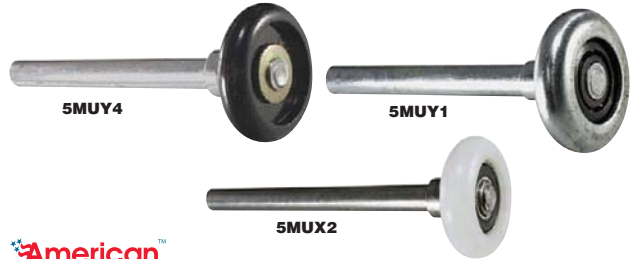

American
garage door supply inc.

Garage Door Rollers

Roller Width/ Dia. (in.)	Shaft Length	Bearings	Item No.	Pkg. Qty.
Nylon				
2	4 in	—	5MUU4	10
Roller				
1 3/4	4 in	Steel 10 Ball	5MUU5	10
Steel				
2	4 1/2 in	Steel 10 Ball	5MUU1	4
2	7 in	Steel 10 Ball	5MUU2	4
2	9 in	Steel 10 Ball	5MUU3	4
3	4 in	Steel 10 Ball	5MUX8	4
3	7 in	Steel 10 Ball	5MUU9	4
3	9 in	Steel 10 Ball	5MUU0	4
For Harsh Conditions, Stainless Steel With UHMW Polyethylene Tire				
2	4 1/2 in	Precision Chrome Steel, Sealed	5MUX2	4
3	7 1/2 in	Stainless Steel Sealed	5MUX7	4
2 3/4	4 1/2 in	—	5MUX0	4