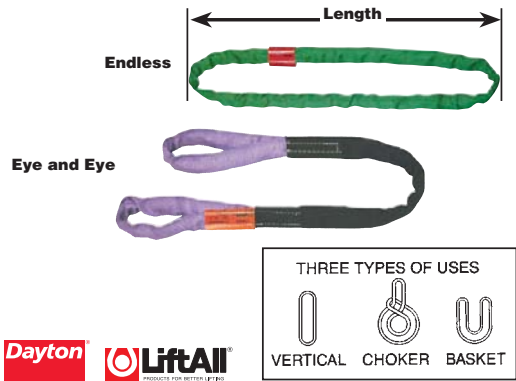

Dayton **LiftAll**
PRODUCTS FOR BETTER LIFTING

- Polyester Round Slings**
- Color-coded for quick identification
 - Sling flattens against load to grip tightly
 - Only 3% stretch for better load control

Twisted Eye and Eye - Type 4

Endless - Type 5

Poly Web Slings

- Available in lengths from 2 ft to 20 ft on Grainger.com
- Woven surface yarns cover each side and carry a portion of the load
- Longitudinal core yarns carry the majority of load
- Red core warning yarns indicate damage
- Red-Tag provides serial numbered identification for traceability