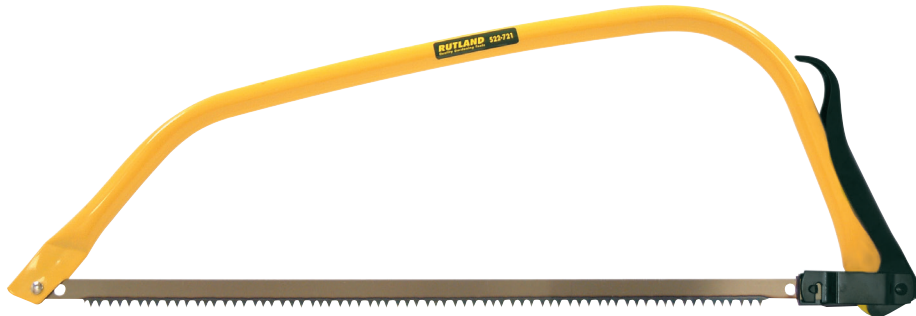

RUTLAND™ **Bow Saws**
Quality Gardening Tools

Lever tension handle for rapid blade change and rigid oval section frames. Supplied with clip-on plastic blade protectors to prevent injuries during transportation and storage. Suitable for cutting dry and green wood. Suitable for gardeners, landscapers, builders, farmers etc.

Loggers Pattern

Full frame suitable for heavier sawing of logs, tree trunks etc.