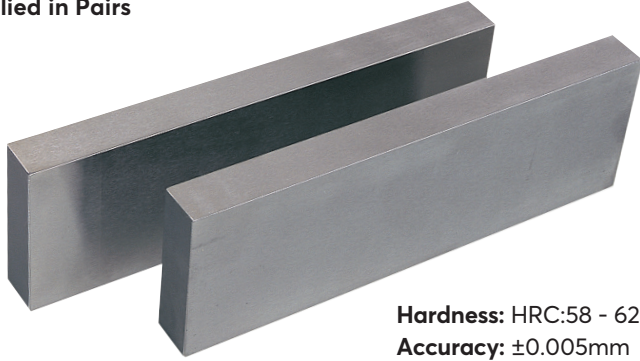

## OXFORD PRECISION Steel Parallels

Hardened and ground steel parallels for workshop use. Supplied in pairs for packing or levelling components prior to machining in tool rooms or machine shops.

Supplied in Pairs

Hardness: HRC:58 - 62  
Accuracy: ±0.005mm

Dimensions Length x Width x Height	Order Code OXD-372	Price/Pr THB
8 x 15 x 100mm	-4080K	NA
10 x 4 x 160mm	-3700K	630.00
10 x 20 x 100mm	-4100K	NA
12 x 20 x 100mm	-4120K	NA
14 x 10 x 150mm	-3800K	801.00
14 x 4 x 160mm	-3710K	756.00
16 x 10 x 150mm	-3810K	855.00
18 x 4 x 160mm	-3720K	873.00
18 x 10 x 150mm	-3820K	882.00
20 x 10 x 150mm	-3830K	1017.00
22 x 4 x 160mm	-3730K	963.00
22 x 10 x 150mm	-3840K	1089.00
24 x 10 x 150mm	-3850K	1161.00
26 x 4 x 160mm	-3740K	1035.00
26 x 10 x 150mm	-3860K	1206.00
28 x 10 x 150mm	-3870K	1170.00
30 x 4 x 160mm	-3750K	1035.00
30 x 10 x 150mm	-3880K	1269.00
32 x 10 x 150mm	-3890K	1296.00
34 x 4 x 160mm	-3760K	1206.00
35 x 10 x 150mm	-3900K	1296.00
38 x 4 x 160mm	-3770K	1269.00
40 x 10 x 150mm	-3910K	1611.00
42 x 4 x 160mm	-3780K	1386.00
45 x 10 x 150mm	-3920K	1728.00
50 x 10 x 150mm	-3930K	1845.00

### 18 Piece Set

Contents: nine pairs of the following sizes:

- 10 x 4 x 160mm,
- 14 x 4 x 160mm,
- 18 x 4 x 160mm,
- 22 x 4 x 160mm,
- 26 x 4 x 160mm,
- 30 x 4 x 160mm,
- 34 x 4 x 160mm,
- 38 x 4 x 160mm,
- 42 x 4 x 160mm.

### 16 Piece Set

Contents: eight pairs of the following sizes:

- 5 x 16 x 100mm,      6 x 18 x 100mm,      8 x 24 x 100mm,
- 10 x 30 x 100mm,    12 x 36 x 150mm,    14 x 48 x 150mm,
- 18 x 60 x 150mm,    22 x 62 x 150mm.    And support blocks.